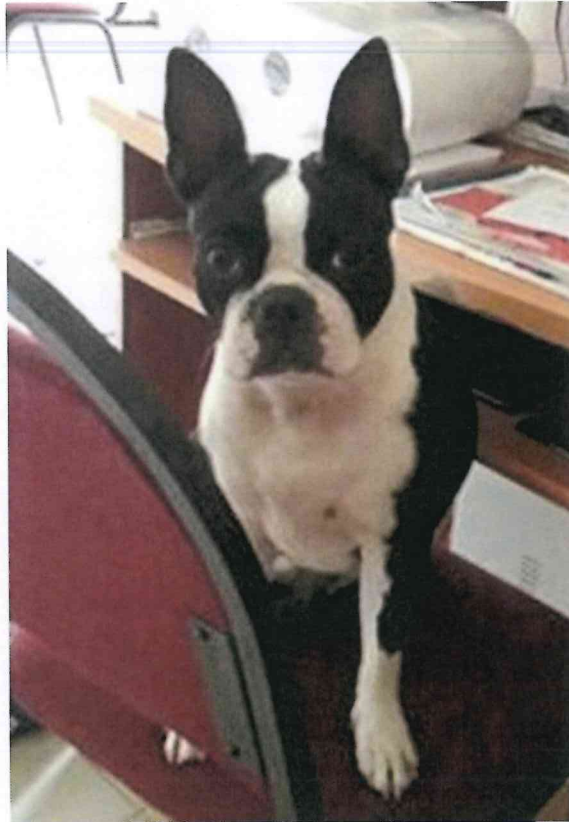

LOST DOG- GRACIE

Gracie is a black and white Boston terrier. She was last seen in De Bron/ Welgemoed area on 04/02/2016. She is wearing a pink and white collar. If you see her please contact 0844090922