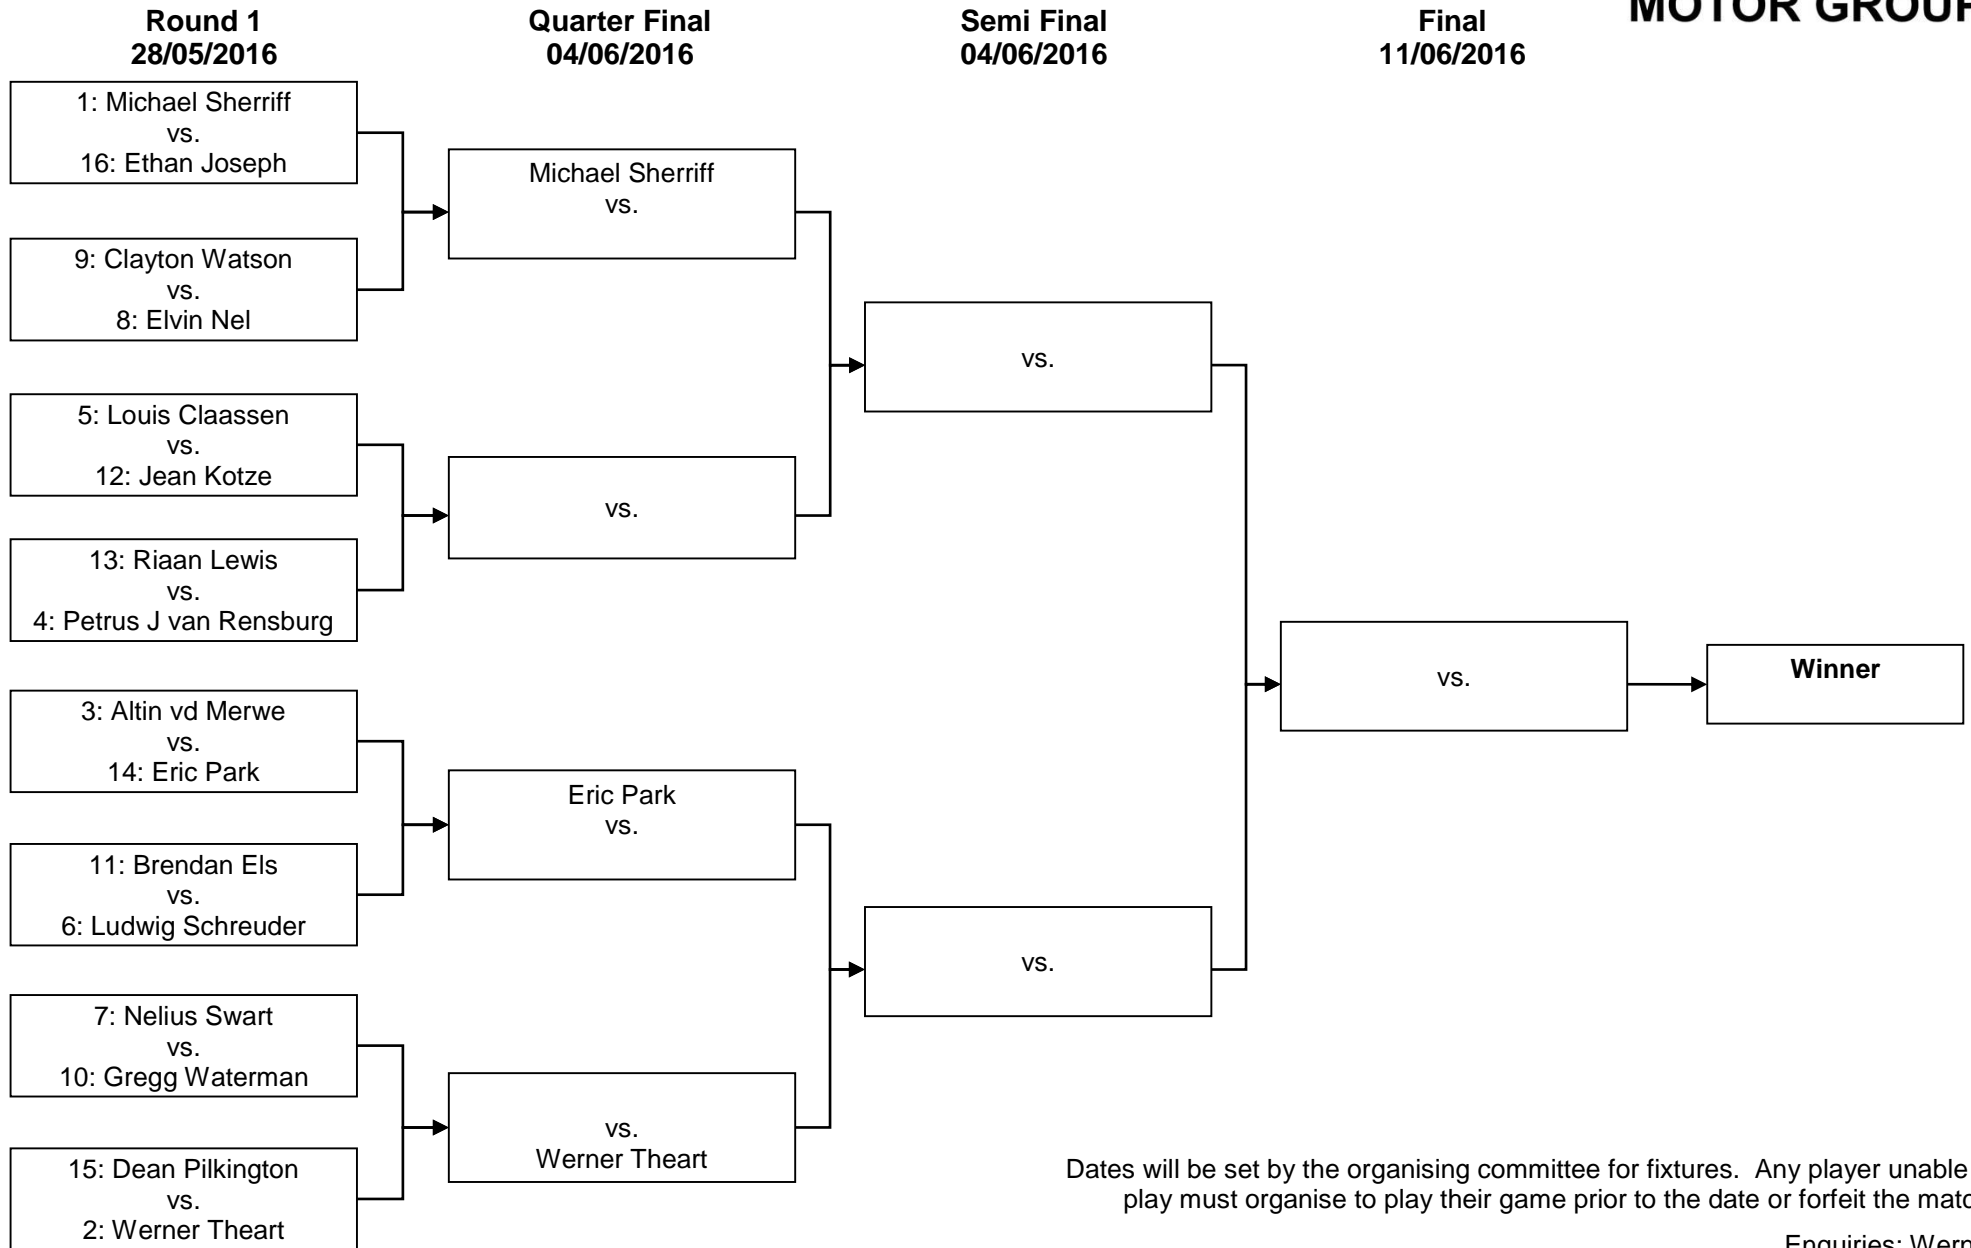

A Division Top 16 Match Play Champs 2016

Dates will be set by the organising committee for fixtures. Any player unable to play must organise to play their game prior to the date or forfeit the match.

Enquiries: Werner