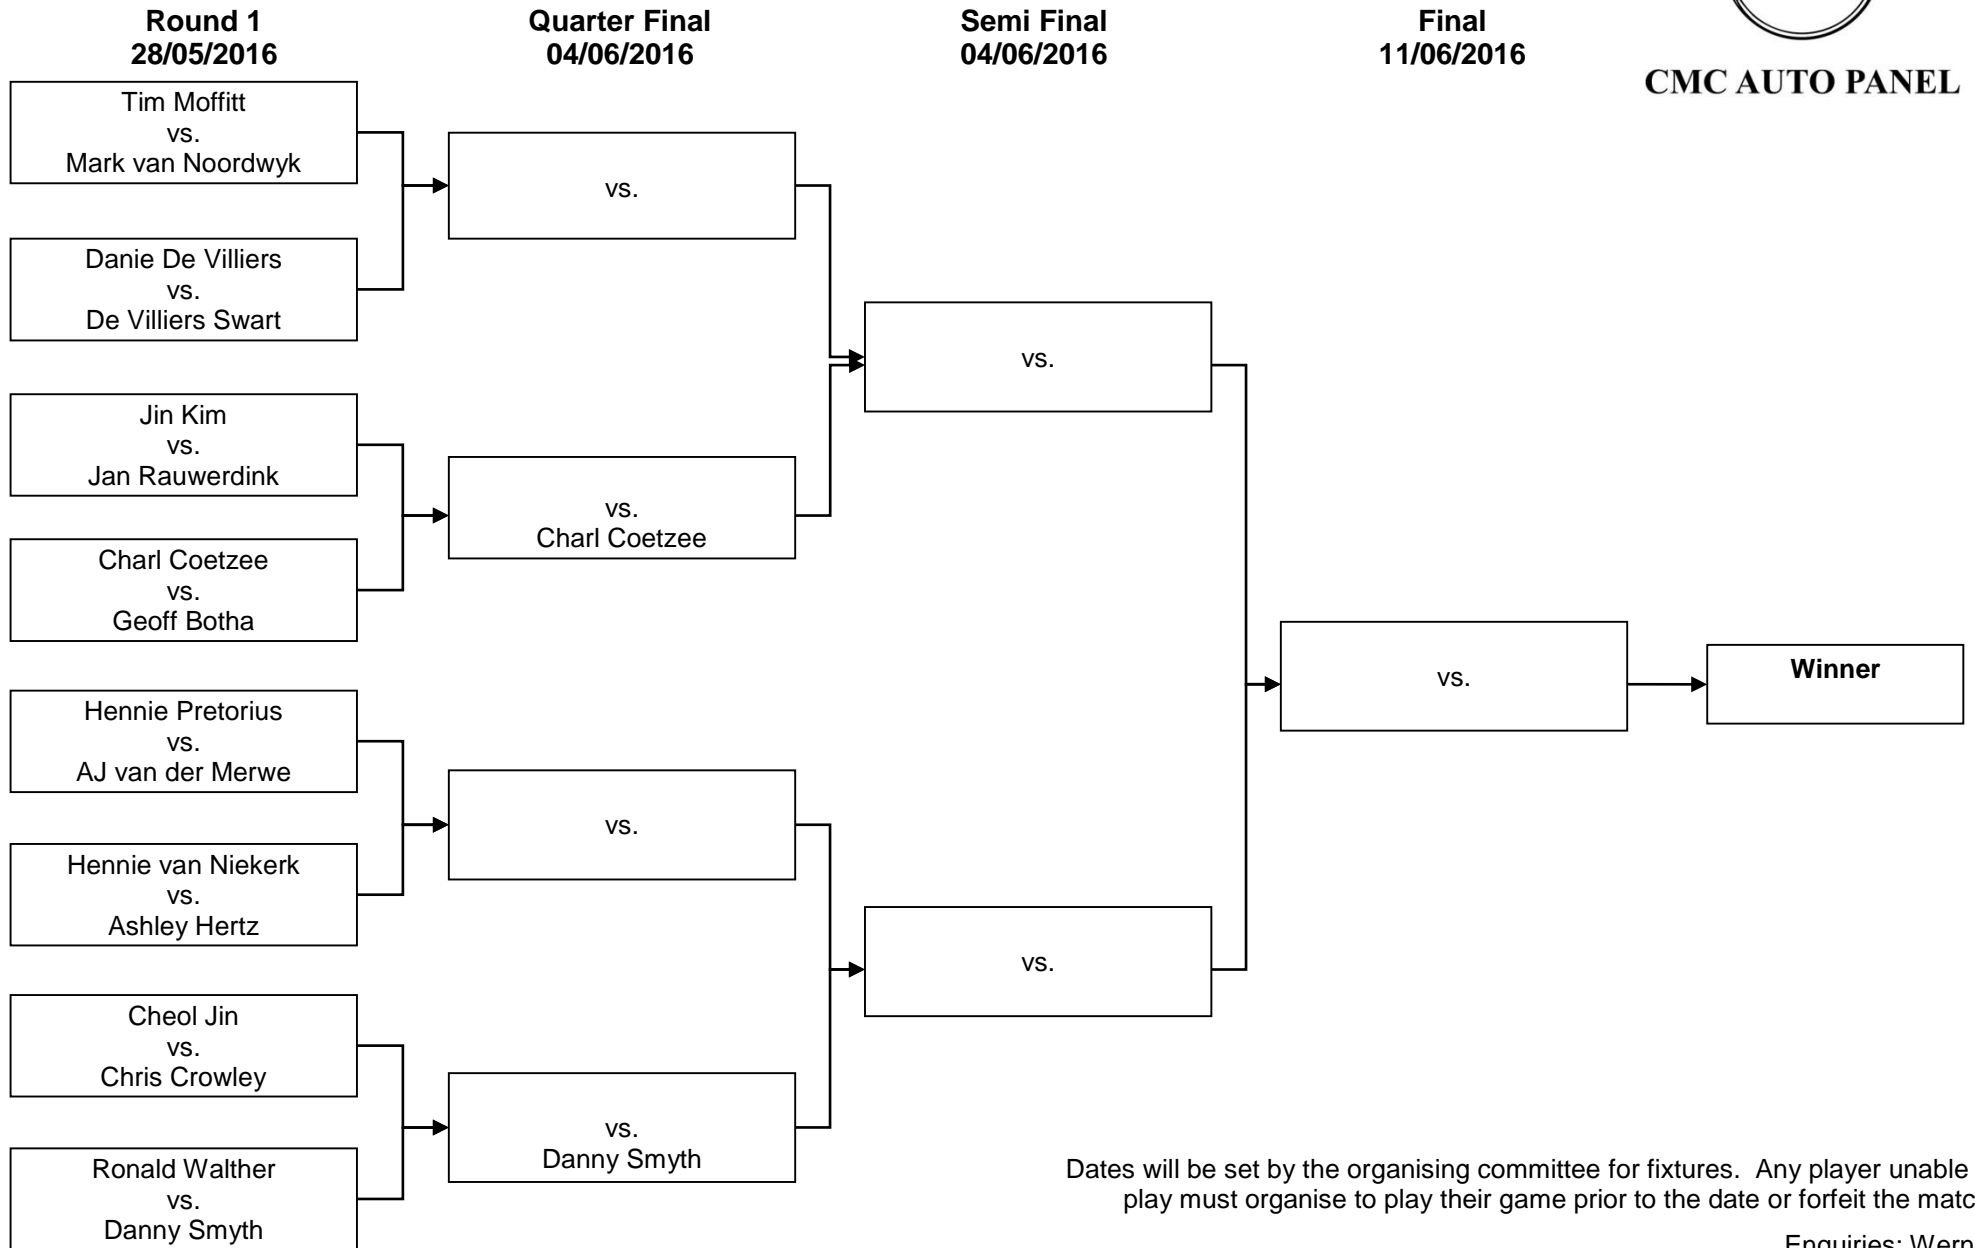

B Division Top 16 Match Play Champs 2016

CMC AUTO PANEL

Dates will be set by the organising committee for fixtures. Any player unable to play must organise to play their game prior to the date or forfeit the match.